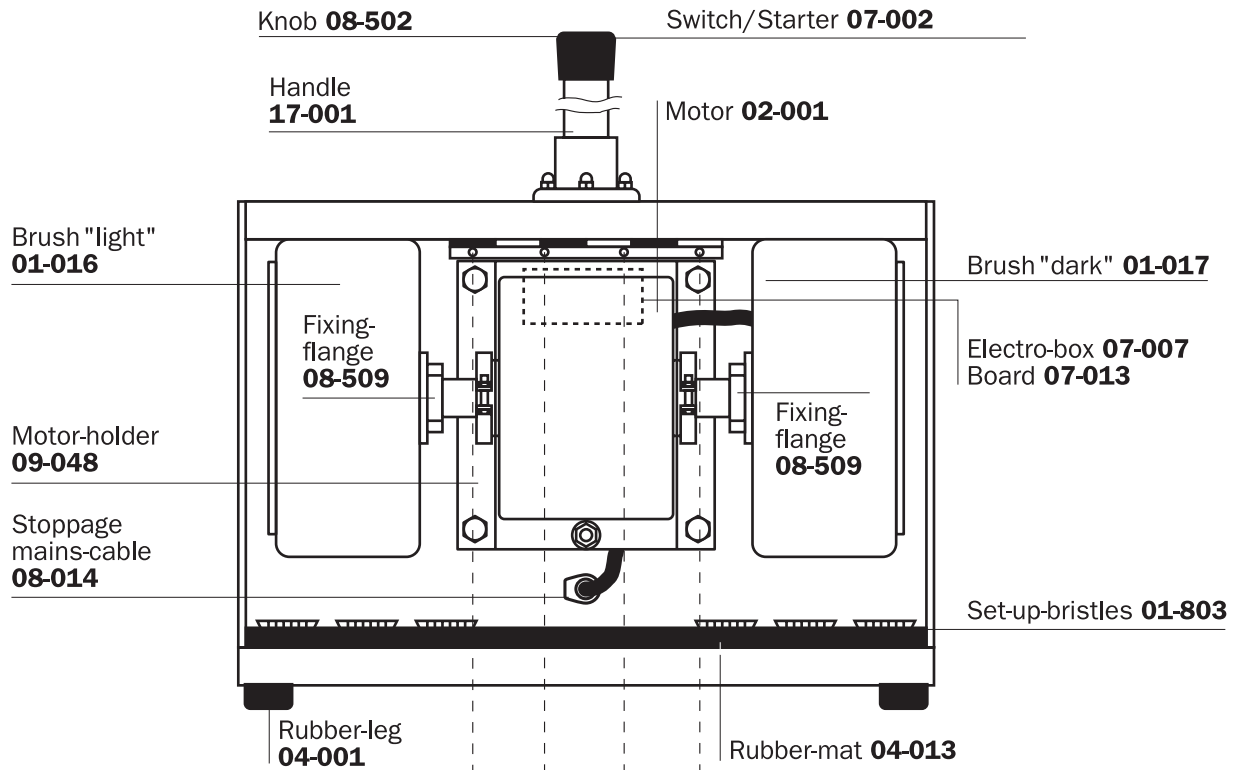

Model Polifix 1 handle Spare-part-drawings

(State 08/04)

Cover for polish dispenser
08-057

Polish dispenser
17-004

Wiring diagram