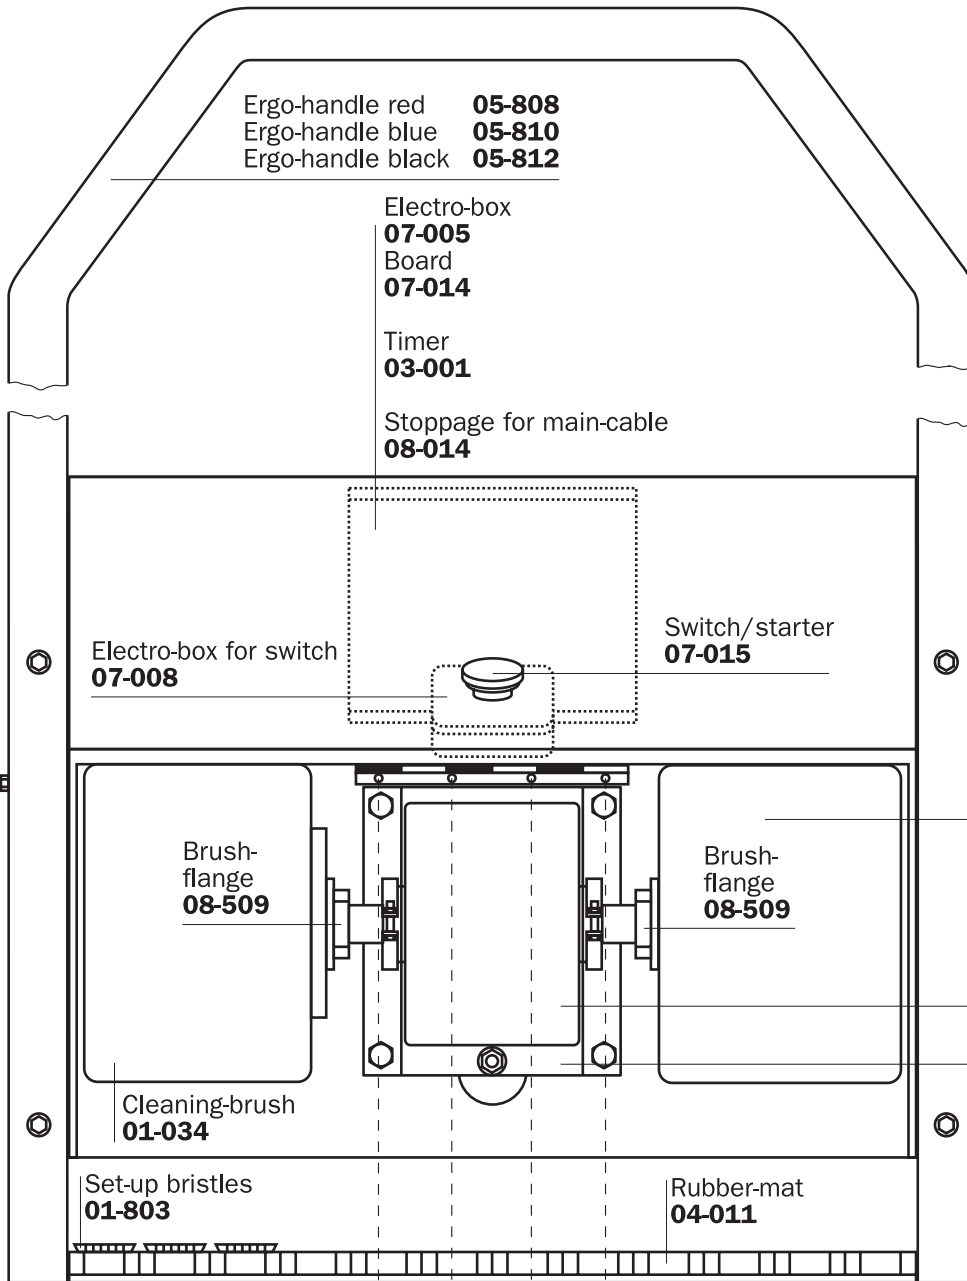

Model Politec Solar Spare-part-drawings

(State 08/04)

Cover for polish-dispenser **08-057**

Polish-dispenser **17-004**

Wiring diagram